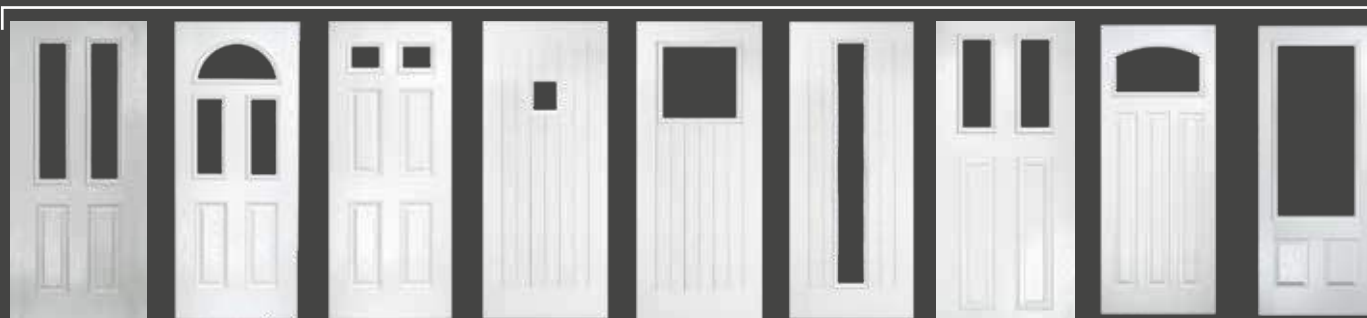

GEMSTONE COLLECTION

SAPPHIRE

OPAL

QUARTZ

AMETHYST
SQUARE

AMETHYST
1 LITE

AMETHYST
FULL LITE

CRYSTAL
DUAL

PEARL

GRANITE