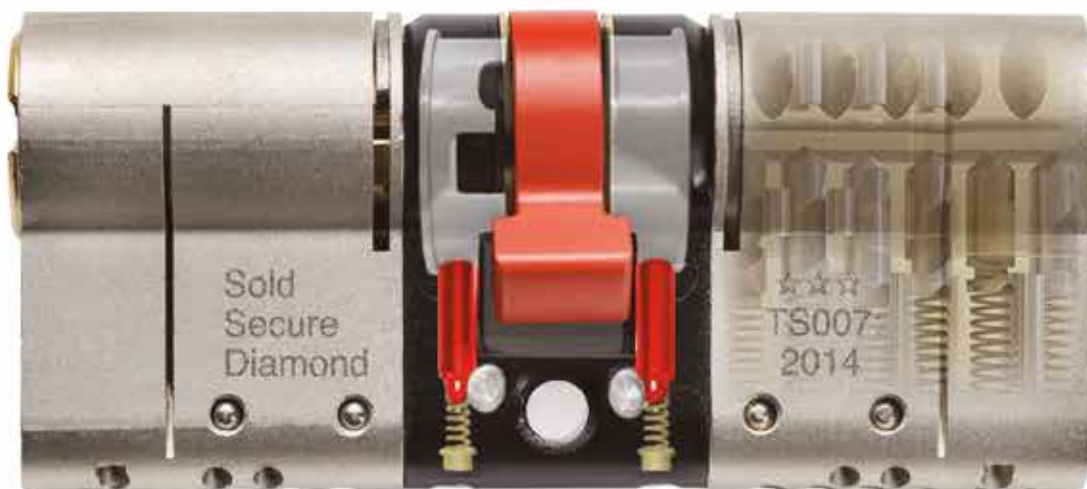

ACTIVATE FOR FREE