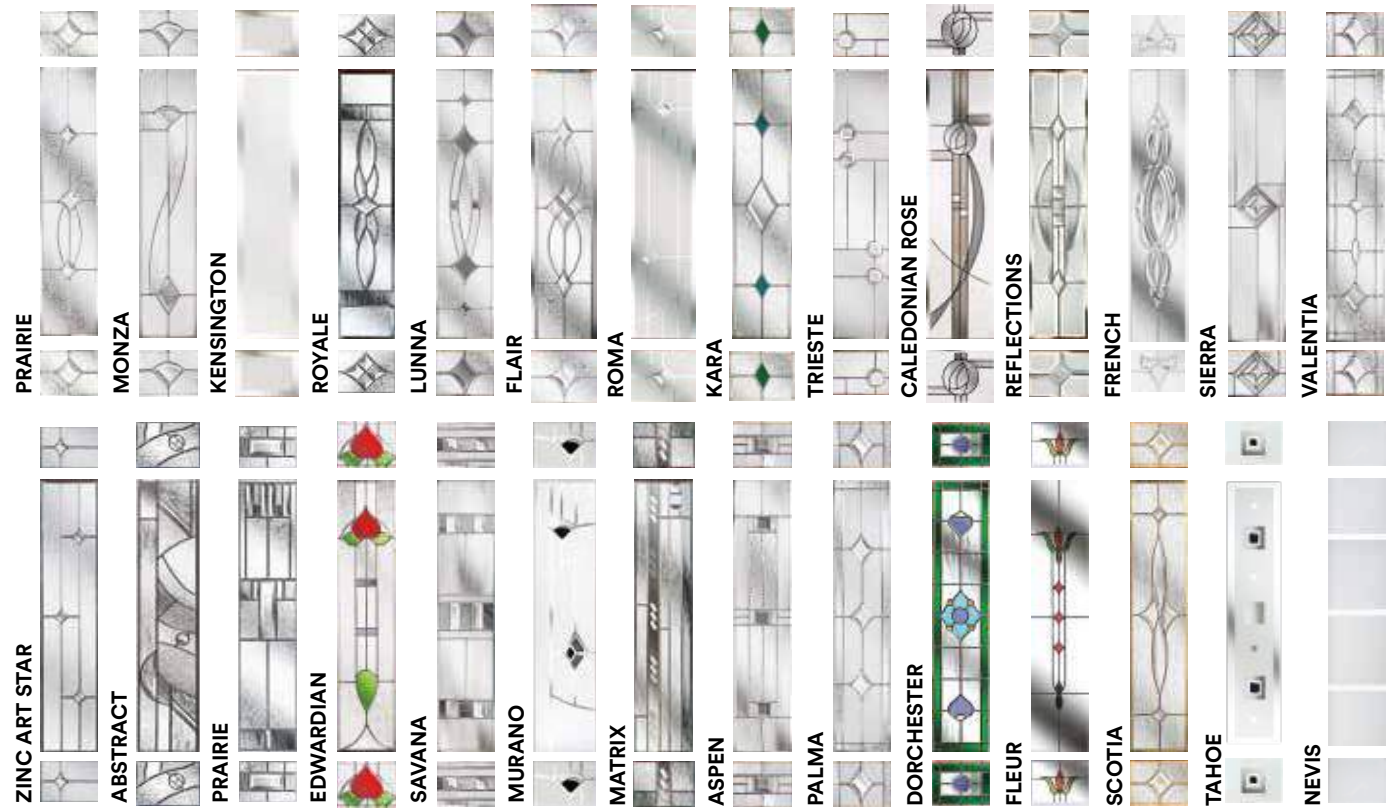

STELLA 3 GALAXY COLLECTION

TWIN TOP & VERTICAL

STELLA 3
LARGE FLUSH

STELLA 3 SMALL
COTTAGE

STELLA 3
SMALL

ENTRANCE® | SMOOTH DOORS

Creating contemporary style, the Entrance Composite Door range features a collection of smooth skin doors which are available throughout the Elements, Elegance & Edge Collections.

Smooth Door Surface

Developed using a unique blend of GRP, Entrance smooth doors are manufactured to the highest standards and feature impact resistant coatings, your door will remain as fresh as the day it was installed for many years to come.

Sleek Glazing Frame

Utilizing the screw fixed aluminium Urban cassette system further compliments the sleek design of the door by creating glazing apertures with contemporary style.

ENTRANCE® | ELEGANCE COLLECTION