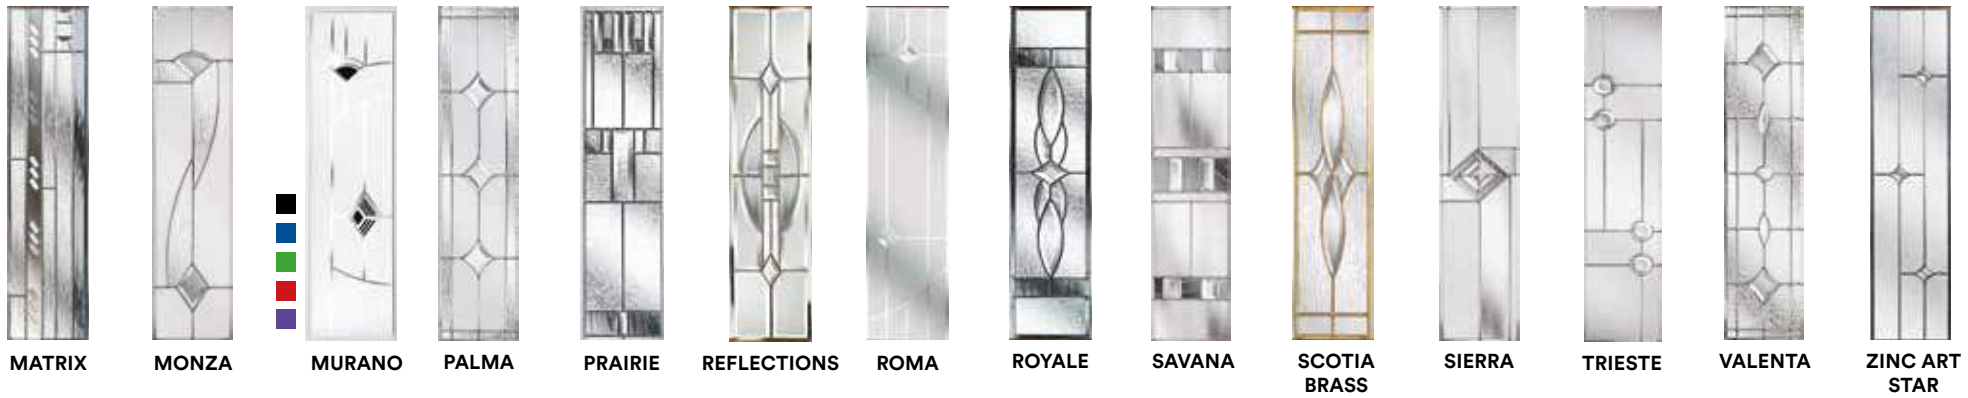

SAPPHIRE
GEMSTONE
COLLECTION