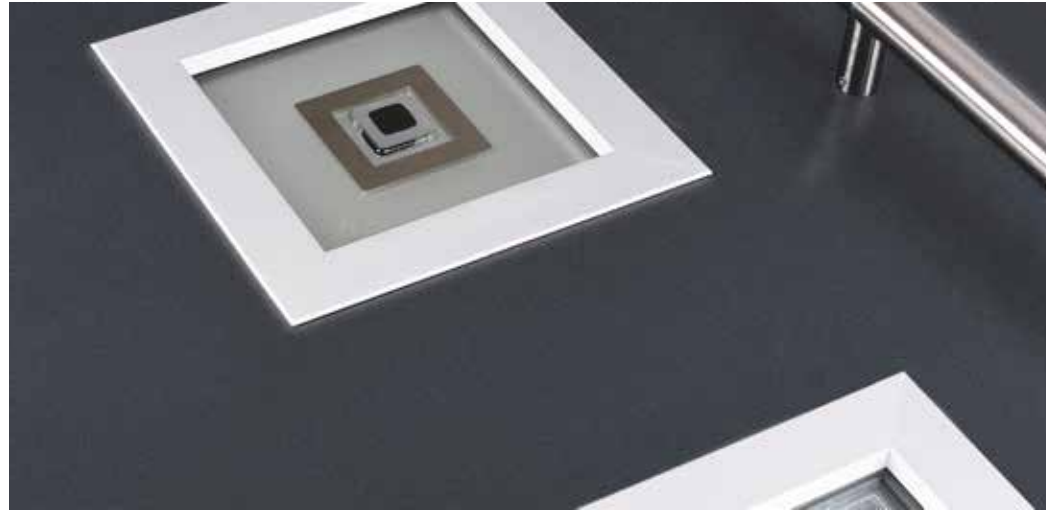

XENON 4

ELEMENTS COLLECTION

Etched Glass Options