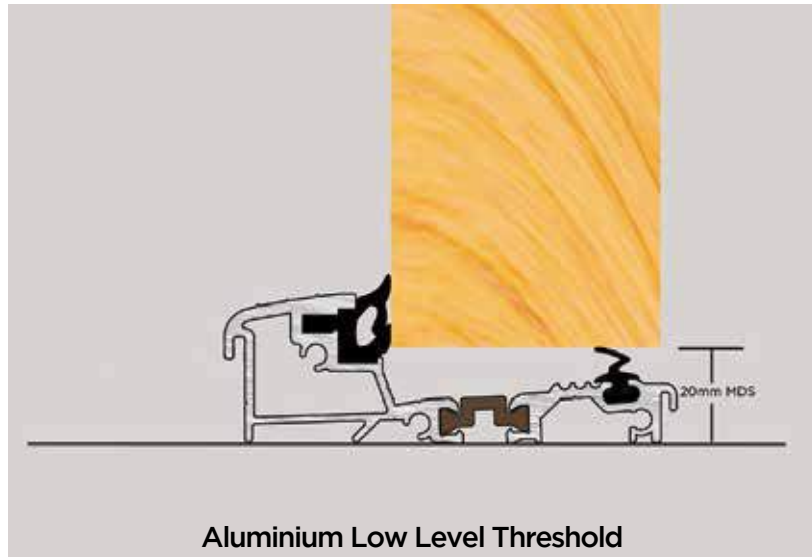

HARDWARE | THRESHOLD OPTIONS