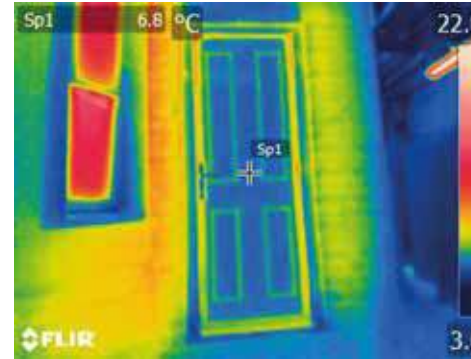

ENTRANCE® | THE DOOR

The Entrance Composite Door Collections are a design orientated range of high quality composite doors which offer excellent thermal values, security, durability and performance.

Using only the highest quality materials, Entrance® doors provide your home with excellent thermal efficiency providing warmth and comfort. Teamed with outstanding security and performance, our door range offers a new level of product for today's discerning customers and are tested to the harshest standards to ensure your Entrance® composite door stands the test of time.

With numerous door designs, multiple colours and an exquisite collection of glass and hardware the combinations are endless, choose from one of the designs in our brochure or visit our website www.entranceway.co.uk where you can build your unique door to your individual requirements.

Entrance 44MM GRP Composite