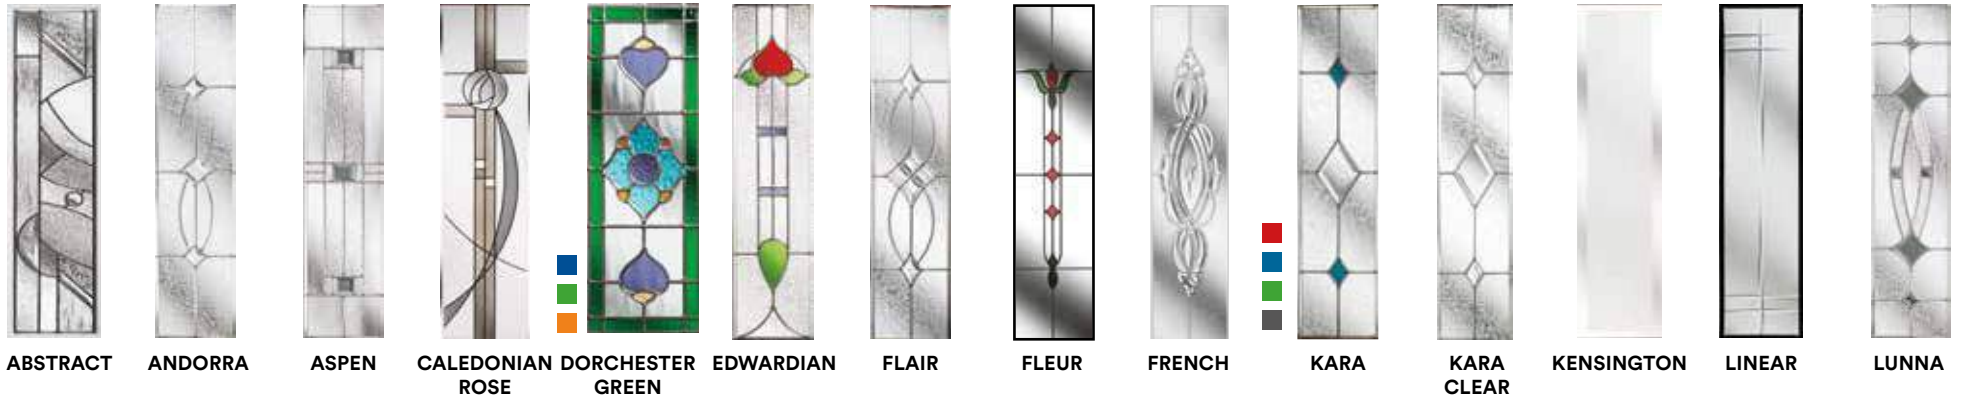

SAPPHIRE
GEMSTONE
COLLECTION