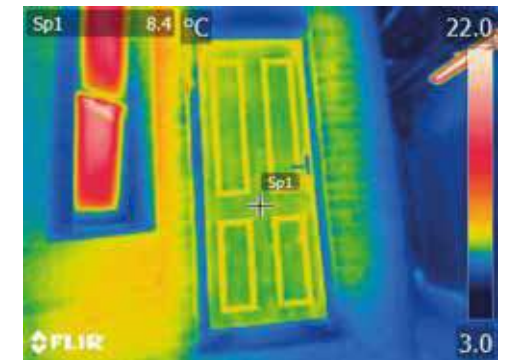

48MM solid timber Composite