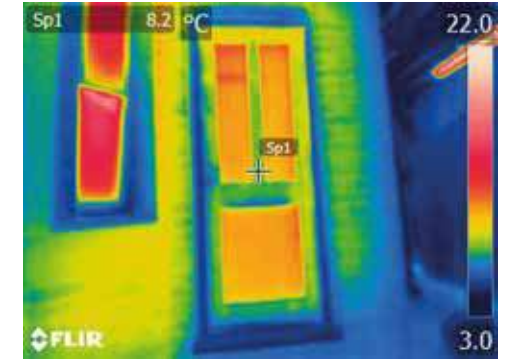

44MM Traditional timber Composite